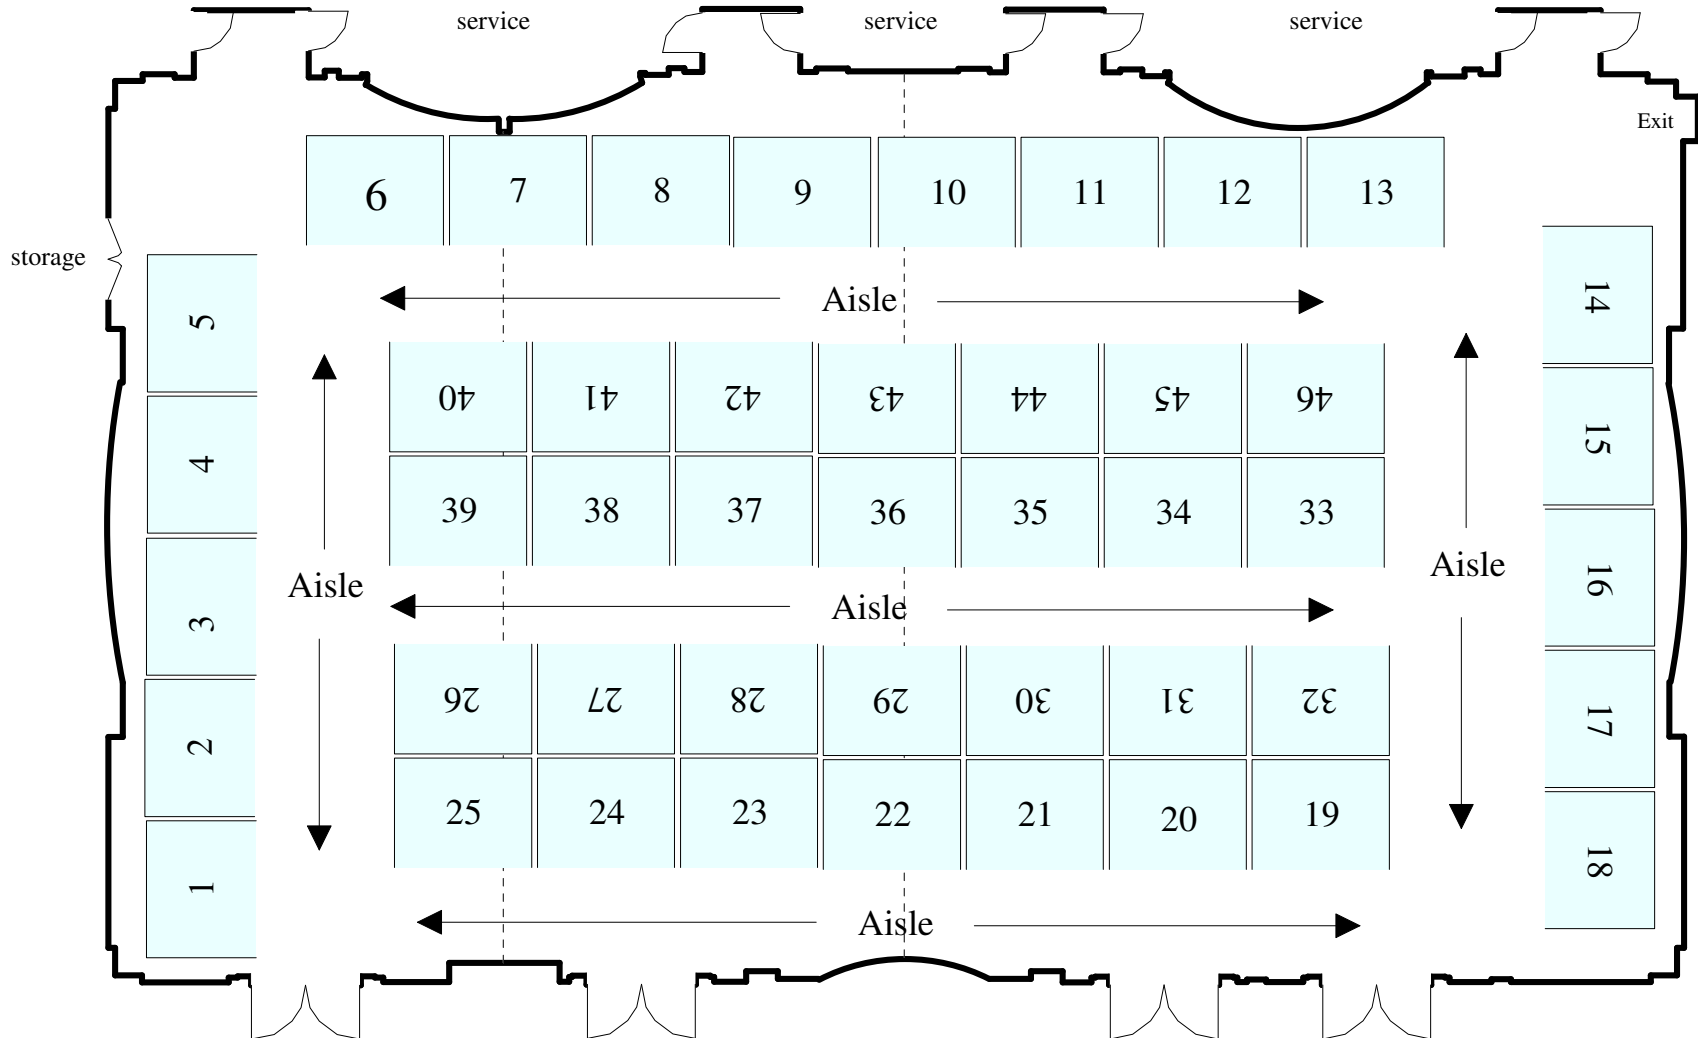

Toscana Ballroom

10 x 10

Toscana Ballroom C

Toscana Ballroom B

Toscana Ballroom A

Outdoor Display Positions

Suitable for single vehicle:

A-B-D-E-F-G-H-I (2 standard parking spaces with 1 space separation)

Suitable for 2 vehicles & oversized:

C-H-J-K-L (4 standard parking spaces with 1 space separation)